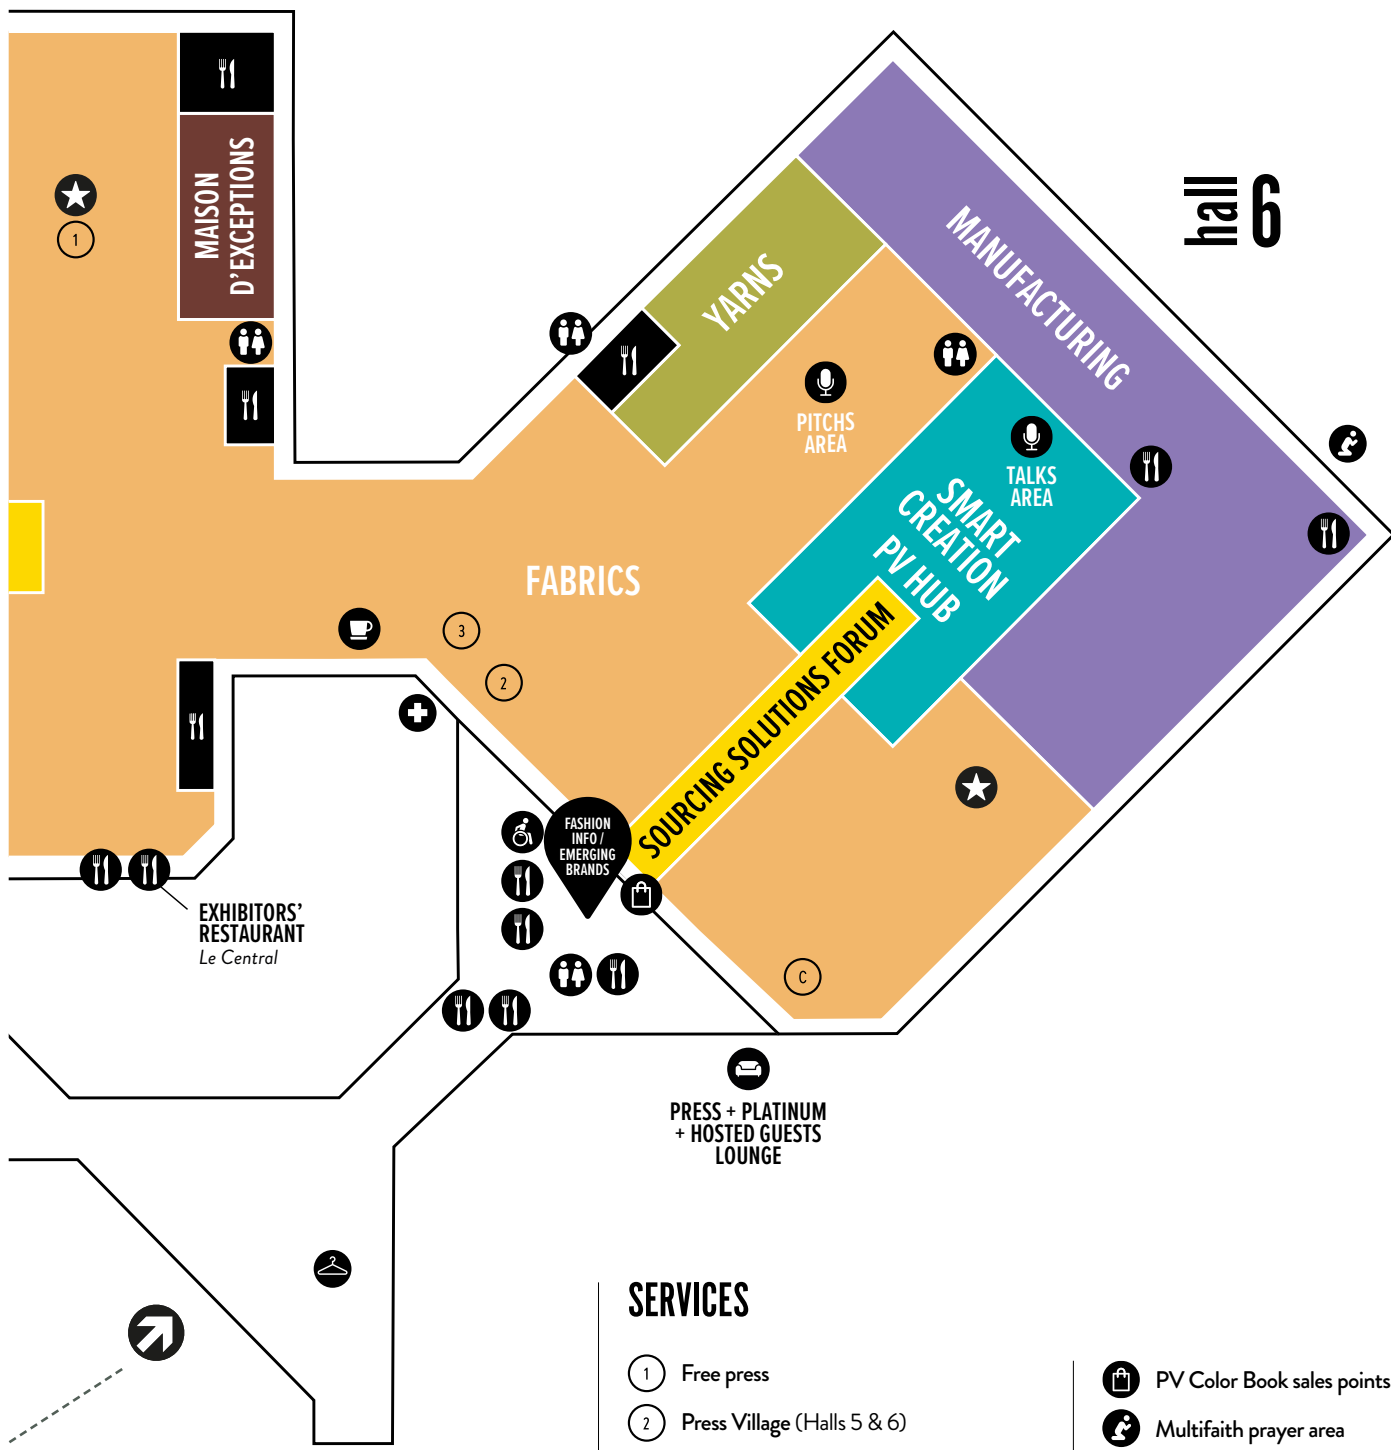

hall 6

- **CHILL ZONES & EVENTS**
  See pages 16-17 for more information
- **FOOD & DRINKS**
  See pages 16-17 for more information

SERVICES

- Free press
- Press Village (Halls 5 & 6)
- Fashion Jobs
- Copyright Unit®
  Legal advice. Hall 6
- Emergency medical center
  +33 (0)148 63 3116
  Police: 17 / Fire Brigade: 18
- Cloakrooms
- Lost property
- alltheway Airport bag check-in / Drop off

- PV Color Book sales points
- Multifaith prayer area
- Cash dispenser
- Restrooms and water fountains
- Provision of wheelchairs + ramps
  for access to the stands on request
  (Exhibitors' Offices Halls 5 & 6)
- French railways office
- Taxi
- Shuttle terminal Hall 1:
  Shuttles for CDG airport, Porte
  Maillot and Parking P1 → See p. 102